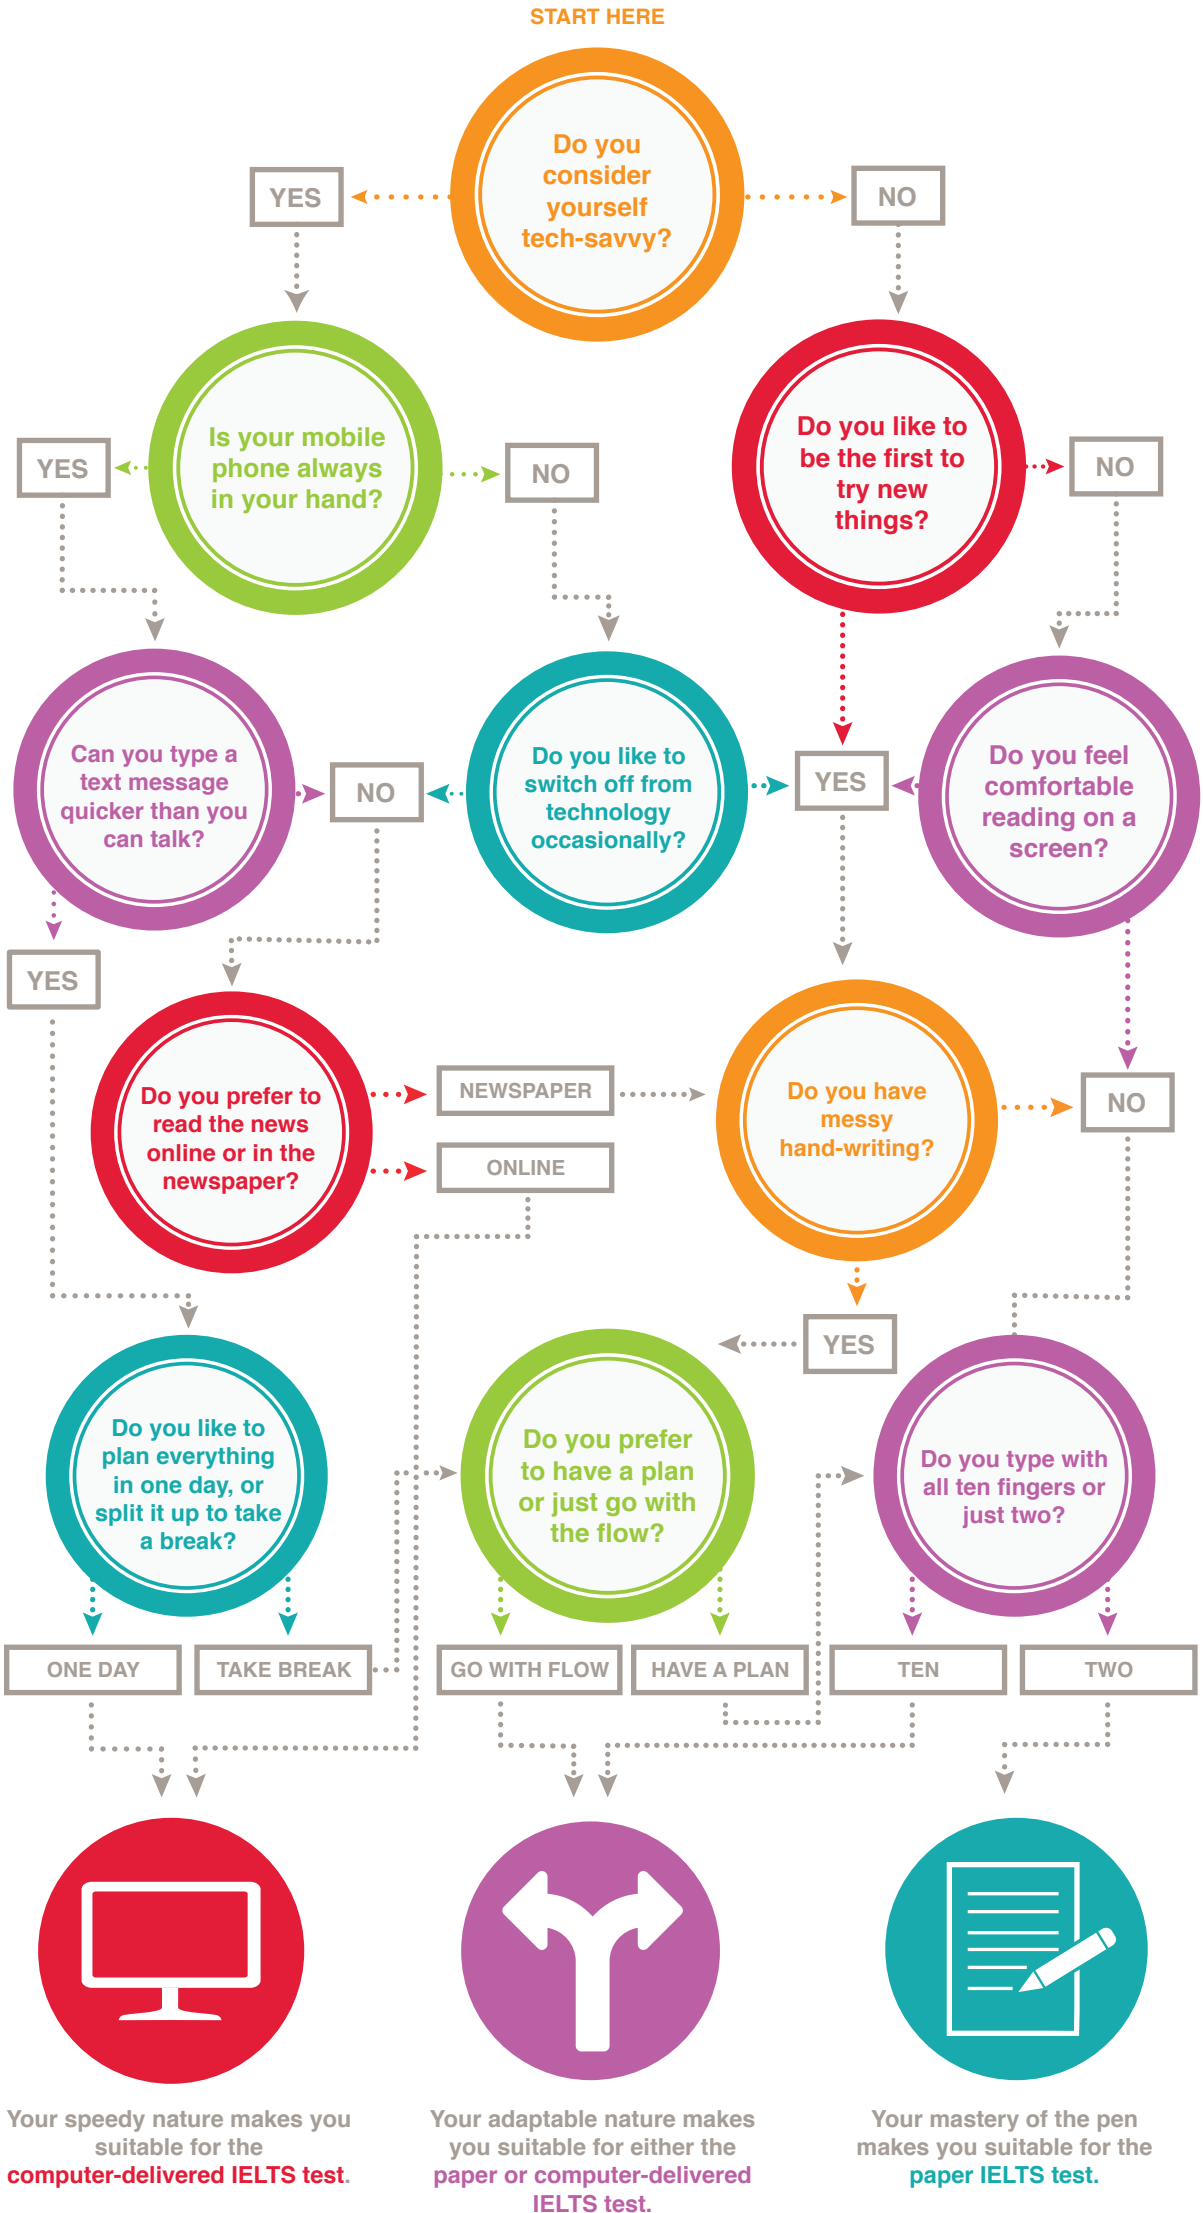

IELTS™

Which IELTS is best for you?

Computer-delivered IELTS or paper-based IELTS?

The choice is yours, let's explore.

Your speedy nature makes you suitable for the **computer-delivered IELTS test.**

Your adaptable nature makes you suitable for either the **paper or computer-delivered IELTS test.**

Your mastery of the pen makes you suitable for the **paper IELTS test.**

Visit IELTSessentials.com/oncomputer